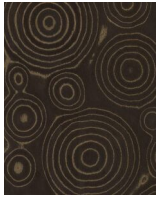

18.33 ALPI Sushi Brown, Designer by Estudio Campana

Hind: **131,03** € / tk

Tallinn **4** tk

Tartu **0** tk