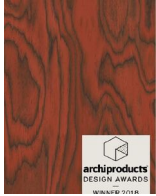

18.71 ALPI Sottsass Red, Designer by Ettore Sottsass

Hind: **139,73** € / tk

Eeldatav tarneaeg 21 päeva