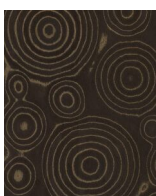

18.33 ALPI Sushi Brown, Designer by Estudio Campana

Hind: **131,03** € / tk

Tallinn **4** tk

Tartu **0** tk